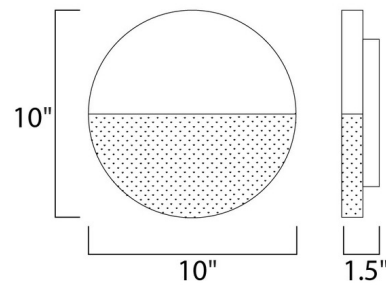

Specifications

COLOR	N/A
BODY FINISH	Satin Aluminum
WATTAGE	15W
DIMMER	Low Voltage Electronic
DIMENSIONS	10"W x 10"H x 1.5"D
INTEGRATED LED MODULE	1 x LED/15W/120V LED

Technical Information

PRODUCT DIMENSIONS	Backplate: 7" diameter
COLOR RENDERING	90 CRI
LAMP COLOR	3000K
LUMENS/WATT	55.33
LUMINOUS FLUX	830 lumens

CLICK TO VIEW PRODUCT

Notes: