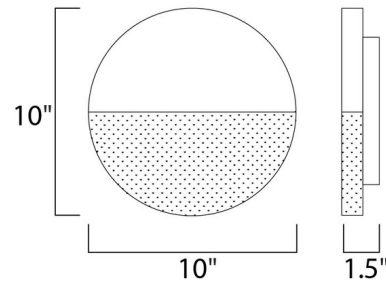

Specifications

COLOR	N/A
BODY FINISH	Satin Aluminum
WATTAGE	15W
DIMMER	Low Voltage Electronic
DIMENSIONS	10"W x 10"H x 1.5"D
INTEGRATED LED MODULE	1 x LED/15W/120V LED

Technical Information

PRODUCT DIMENSIONS	Backplate: 7" diameter
COLOR RENDERING	90 CRI
LAMP COLOR	3000K
LUMENS/WATT	55.33
LUMINOUS FLUX	830 lumens

CLICK TO VIEW PRODUCT

Notes: