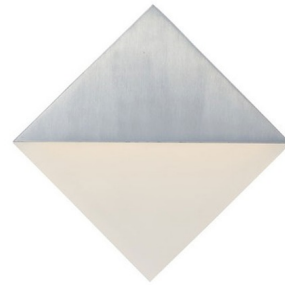

Lightology

lightology.com
866-954-4489
05-16-26

Project: _____

Company: _____

Location: _____ Fixture Type: _____

SPEC #: **ET2609958**

Approved On: _____ Approved By: _____

Alumilux 41284 Outdoor Wall Light

By Et2

Description

The Alumilux 41284 Outdoor Wall Light is available in White or Satin Aluminum. ADA compliant. Wet location rated.

Specifications

COLOR	N/A
BODY FINISH	Satin Aluminum
WATTAGE	10W
DIMMER	Low Voltage Electronic
DIMENSIONS	8"W x 1.5"H x 1.5"D
INTEGRATED LED MODULE	1 x LED/10W/120V LED

Technical Information

COLOR RENDERING	90 CRI
LAMP COLOR	3000K
LUMENS/WATT	70.00
LUMINOUS FLUX	700 lumens