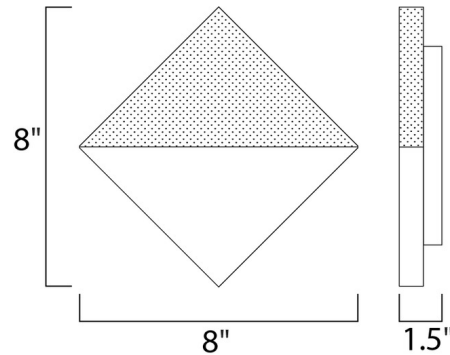

Shown in satin aluminum

CLICK TO VIEW PRODUCT

Notes: