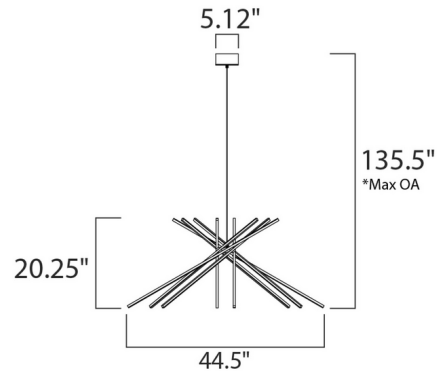

### Specifications

COLOR	N/A
BODY FINISH	Satin Aluminum
WATTAGE	60W
DIMMER	Standard 120V
DIMENSIONS	44.5"W x 20.25"H
INTEGRATED LED MODULE	8 x LED/7.5W/120V LED

### Technical Information

PRODUCT DIMENSIONS	Canopy: 5.25" diameter
COLOR RENDERING	90 CRI
LAMP COLOR	3000K
LUMENS/WATT	524.27
LUMINOUS FLUX	3932 lumens

Shown in satin aluminum

CLICK TO VIEW PRODUCT

Notes: