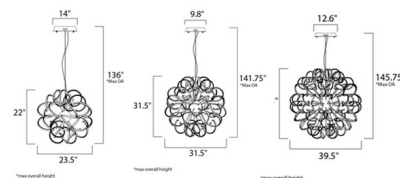

Description

The Chaos Chandelier is a contemporary, eclectic and unique source of light that features a cork screw configuration of Polished Chrome metal surrounding bands of 3000K LED. Available in three sizes. Small: Twelve 5.76 watt 12 volt LED modules are included. 23 inch width x 22 inch height x 136 inch maximum length. Medium: Twenty four 5.76 watt 120 volt LED modules are included. 31.5 inch width x 31.5 inch height x 141.75 inch maximum length. Large: Forty two 5.76 watt 120 volt LED modules are included. 39.5 inch width x 39.5 inch height x 145.75 inch maximum length. ETL listed.

Shown in polished chrome

Specifications

COLOR N/A
 BODY FINISH Polished Chrome
 WATTAGE 69.1W
 DIMMER Dimmable
 DIMENSIONS 23.5"W x 22"H
 INTEGRATED LED MODULE 12 x LED/5.76W/120V LED

Technical Information

PRODUCT DIMENSIONS Min/Max Overall Height: 25.5" -136"
 COLOR RENDERING 80 CRI
 LAMP COLOR 3000K
 LUMENS/WATT 840.28
 LUMINOUS FLUX 4840 lumens

CLICK TO VIEW PRODUCT

Notes: