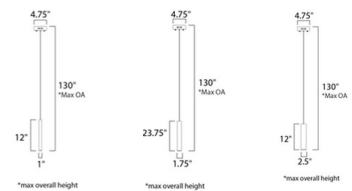

CLICK TO VIEW PRODUCT

Notes: