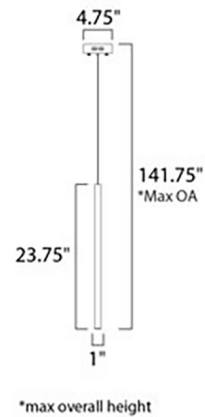

By Et2

Description

The Flute Mini Pendant can be mounted together to create impressive sculptural statements. Features elongated metal tubes.

Specifications

COLOR	N/A
BODY FINISH	Polished Chrome
WATTAGE	1W
DIMMER	Low Voltage Electronic
DIMENSIONS	1"W x 23.75"H
INTEGRATED LED MODULE	1 x LED/1W/120V LED

Technical Information

PRODUCT DIMENSIONS	Min/Max Overall Height: 25.25" – 141.75"
COLOR RENDERING	90 CRI
LAMP COLOR	3000K
LUMENS/WATT	70.00
LUMINOUS FLUX	70 lumens

Shown in polished chrome

CLICK TO VIEW PRODUCT