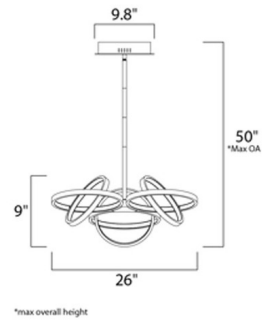

### Description

The Gyro II Chandelier offers a unique and interesting design that features concentric bands of Polished Chrome and Black that rotate on axis points and adjusts in multiple directions. The edge of each slender band encases a small LED strip covered by a frosted lens. This work of art is so much more than just a lighting fixture. Six 12.25 watt 120 volt LED modules included. 26 inch width x 9 inch height x 50 inch maximum length. ETL listed.

### Specifications

COLOR	Black
BODY FINISH	Polished Chrome
WATTAGE	73.5W
DIMMER	Dimmable
DIMENSIONS	50"L x 26"W x 9"H
INTEGRATED LED MODULE	6 x LED/12.25W/120V LED

### Technical Information

PRODUCT DIMENSIONS	Min/Max Overall Height: 14.5" - 50"
COLOR RENDERING	80 CRI
LAMP COLOR	3000K
LUMENS/WATT	419.59
LUMINOUS FLUX	5140 lumens

Shown in polished chrome / black

CLICK TO VIEW PRODUCT