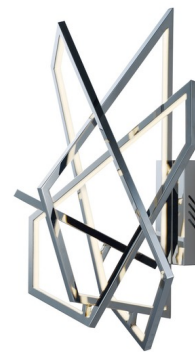

Lightology

lightology.com
866-954-4489
05-17-26

Project: _____

Company: _____

Location: _____ Fixture Type: _____

SPEC #: **ET2610059**

Approved On: _____ Approved By: _____

Trapezoid Wall Light

By Et2

Description

The Trapezoid Wall Light features channels of Polished Chrome that are skillfully mitered and assembled to create the ultimate conversation piece. LED strips are installed inside the channels to illuminate the room without glare. ETL listed.

Specifications

COLOR . . . . . N/A
BODY FINISH . . . . . Polished Chrome
WATTAGE 45W
DIMMER . . . . . Standard 120V
DIMENSIONS . . . . . 20"W x 26.5"H x 13.75"D
INTEGRATED LED MODULE . . . . . 1 x LED/45W/120V LED

Technical Information

COLOR RENDERING . . . . . 90 CRI
LAMP COLOR 3000K
LUMENS/WATT 70.00
LUMINOUS FLUX . . . . . 3150 lumens

Shown in polished chrome