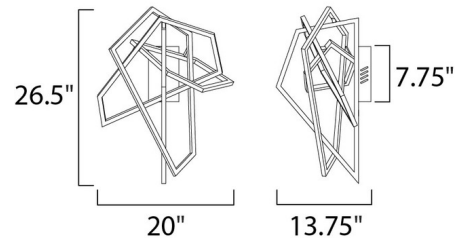

CLICK TO VIEW PRODUCT

Notes: