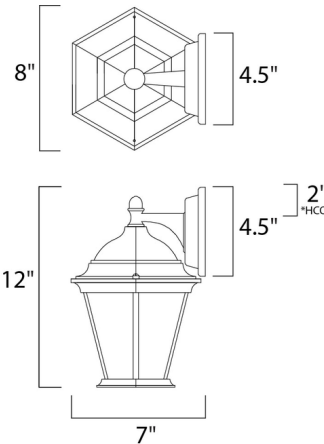

CLICK TO VIEW PRODUCT

Notes: