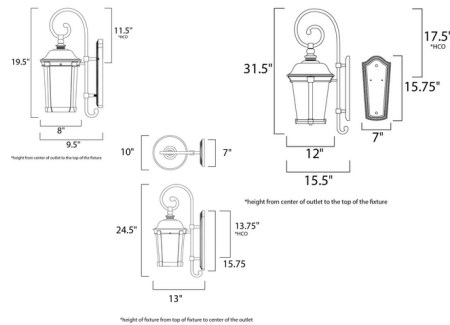

CLICK TO VIEW PRODUCT

Notes: