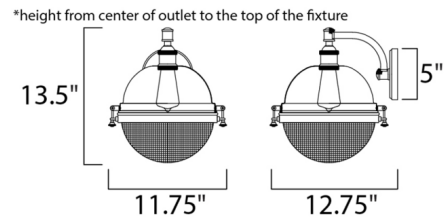

### Specifications

COLOR	Clear
BODY FINISH	Oil Rubbed Bronze / Antique Brass
WATTAGE	8W
DIMMER	Standard 120V
DIMENSIONS	10"W x 11"H
BULB NOT INCLUDED	1 x A19/Medium (E26)/8W/120V LED
OTHER BULB OPTIONS	1 x A19/Medium (E26)/60W/120V Incandescent