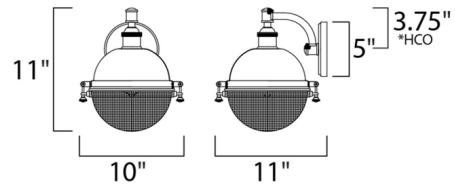

### Description

Portside Outdoor Wall Light is a nautical design featuring a solid dome of aluminum finished in Oil Rubbed Bronze with solid brass hardware finished in Antique Brass. The Clear prismatic glass diffuser completes the authentic look. Available in two sizes. Wet location rated. UL listed.

### Specifications

COLOR	Clear
BODY FINISH	Oil Rubbed Bronze / Antique Brass
WATTAGE	8W
DIMMER	Standard 120V
DIMENSIONS	10"W x 11"H
BULB NOT INCLUDED	1 x A19/Medium (E26)/8W/120V LED
OTHER BULB OPTIONS	1 x A19/Medium (E26)/60W/120V Incandescent