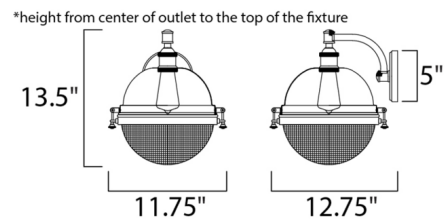

### Specifications

COLOR	Clear
BODY FINISH	Oil Rubbed Bronze / Antique Brass
WATTAGE	8W
DIMMER	Standard 120V
DIMENSIONS	10"W x 11"H
BULB NOT INCLUDED	1 x A19/Medium (E26)/8W/120V LED
OTHER BULB OPTIONS	1 x A19/Medium (E26)/60W/120V Incandescent