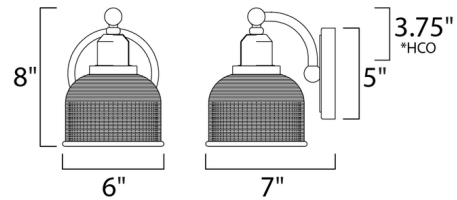

Description

Hollow Wall Light has a geometric pattern on the Prismatic glass shade that helps diffuse the light reflecting off the Polished Chrome finish. UL listed.

Shown in polished chrome / prismatic

Specifications

COLOR	Prismatic
BODY FINISH	Polished Chrome
WATTAGE	43W
DIMMER	Standard 120V
DIMENSIONS	6"W x 8"H x 7"D
BULB NOT INCLUDED	1 x A19/Medium (E26)/43W/120V Incandescent

CLICK TO VIEW PRODUCT

Notes: