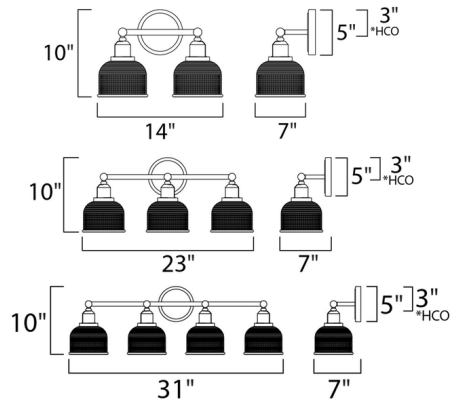

Shown in polished chrome / prismatic

Specifications

COLOR	Prismatic
BODY FINISH	Polished Chrome
WATTAGE	86W
DIMMER	Standard 120V
DIMENSIONS	14"W x 10"H x 7"D
BULB NOT INCLUDED	2 x A19/Medium (E26)/43W/120V Incandescent