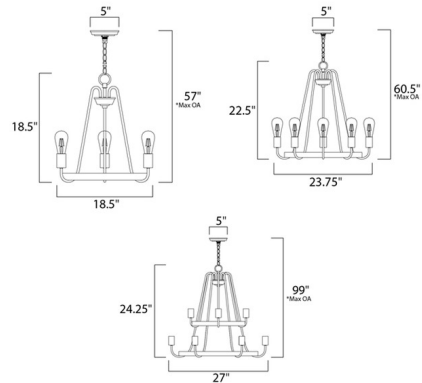

By Maxim Lighting

Description

Haven Chandelier features arms that gracefully descend from a collector cradle. A round metal band that can be removed for a minimalist look. Available in Black with Satin Nickel Accents and Oil Rubbed Bronze with Antique Brass accents, in small - 3 arm, medium - 5 arm, and large - 9 arm sizes. Includes 120 inch wire and 36 inch chain. UL listed.

Shown in black

Specifications

COLOR	N/A
BODY FINISH	Black
WATTAGE	180W
DIMMER	Standard 120V
DIMENSIONS	18.5"W x 18.5"H
BULB NOT INCLUDED	3 x Edison/Medium (E26)/60W/120V Incandescent

CLICK TO VIEW PRODUCT