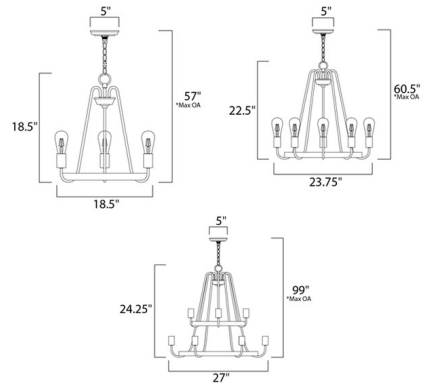

Description

Haven Chandelier features arms that gracefully descend from a collector cradle. A round metal band that can be removed for a minimalist look. Available in Black with Satin Nickel Accents and Oil Rubbed Bronze with Antique Brass accents, in small - 3 arm, medium - 5 arm, and large - 9 arm sizes. Includes 120 inch wire and 36 inch chain. UL listed.

Shown in black

Specifications

COLOR	N/A
BODY FINISH	Black
WATTAGE	180W
DIMMER	Standard 120V
DIMENSIONS	18.5"W x 18.5"H
BULB NOT INCLUDED	3 x Edison/Medium (E26)/60W/120V Incandescent

CLICK TO VIEW PRODUCT