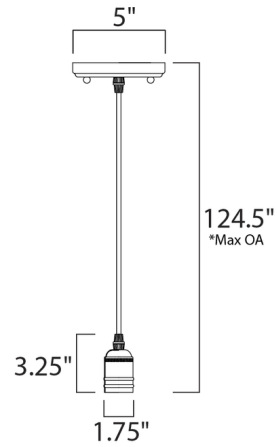

Description

Early Electric Mini Pendant features a metal socket finished in natural Antique Brass mounted at the end of a black fabric cord with a round canopy. Can be used with medium base bulbs up to 60 watts to create a unique look in any room. UL listed.

Specifications

COLOR N/A
BODY FINISH Antique Brass
WATTAGE 43W
DIMMER Standard 120V
DIMENSIONS 5"W x 3.25"H
BULB NOT INCLUDED 1 x A19/Medium (E26)/43W/120V Incandescent

Shown in antique brass

CLICK TO VIEW PRODUCT