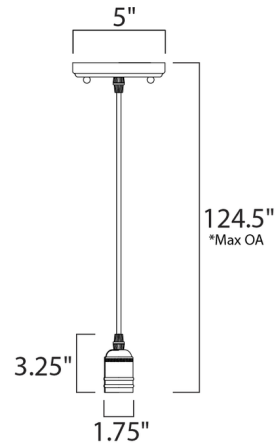

### Description

Early Electric Mini Pendant features a metal socket finished in natural Antique Brass mounted at the end of a black fabric cord with a round canopy. Can be used with medium base bulbs up to 60 watts to create a unique look in any room. UL listed.

### Specifications

COLOR	N/A
BODY FINISH	Antique Brass
WATTAGE	43W
DIMMER	Standard 120V
DIMENSIONS	5"W x 3.25"H
BULB NOT INCLUDED	1 x A19/Medium (E26)/43W/120V Incandescent

Shown in antique brass

CLICK TO VIEW PRODUCT