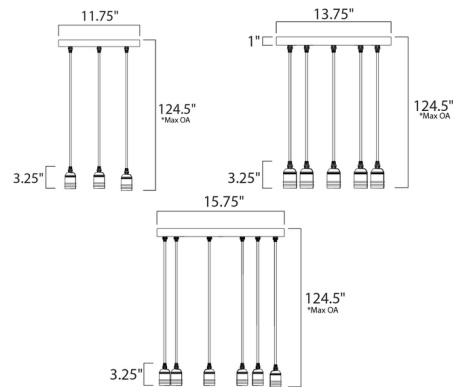

### Description

Early Electric Multi Light Pendant features a metal socket finished in natural Antique Brass mounted at the end of a black fabric cords with a round canopy. Available in 3, 5, and 8 light options. Can be used with medium base bulbs up to 60 watts to create a unique look in any room. Comes with multiple 120 inch lengths of cord and ceiling connectors to customize your look. UL listed.

### Specifications

COLOR	N/A
BODY FINISH	Antique Brass
WATTAGE	180W
DIMMER	Standard 120V
DIMENSIONS	11.75"W x 3.25"H
BULB NOT INCLUDED	3 x Edison/Medium (E26)/60W/120V Incandescent

CLICK TO VIEW PRODUCT