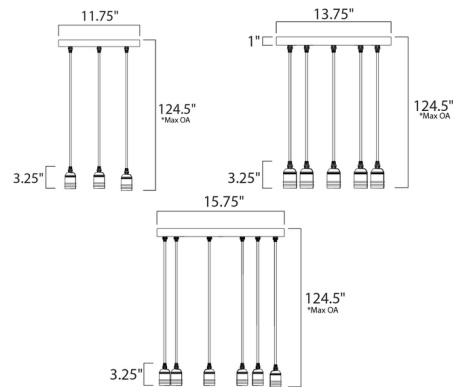

### Description

Early Electric Multi Light Pendant features a metal socket finished in natural Antique Brass mounted at the end of a black fabric cords with a round canopy. Available in 3, 5, and 8 light options. Can be used with medium base bulbs up to 60 watts to create a unique look in any room. Comes with multiple 120 inch lengths of cord and ceiling connectors to customize your look. UL listed.

### Specifications

COLOR	N/A
BODY FINISH	Antique Brass
WATTAGE	300W
DIMMER	Standard 120V
DIMENSIONS	13.75"W x 3.25"H
BULB NOT INCLUDED	5 x Edison/Medium (E26)/60W/120V Incandescent

CLICK TO VIEW PRODUCT