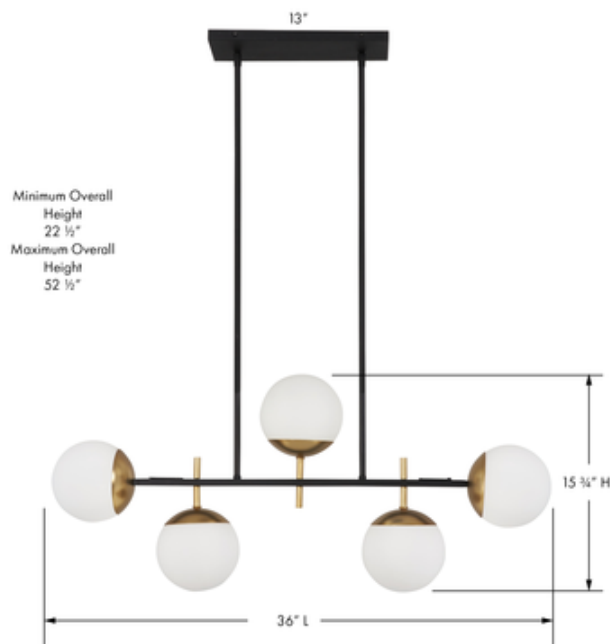

**BRAND**

George Kovacs

**DESCRIPTION**

The Alluria Linear Pendant has a bold striking appearance, perfect in a variety of interior styles. Etched Opal glass globes are capped with Autumn Gold which contrasts beautifully against the Weathered Black finish. Canopy: 13 x 5 inch rectangle. ETL listed.

*Shown in: Weathered Black / Etched Opal*

<b>SHADE COLOR</b>	Etched Opal
<b>BODY FINISH</b>	Weathered Black
<b>WATTAGE</b>	375W
<b>DIMMER</b>	Standard 120V
<b>DIMENSIONS</b>	36"L x 6"W x 15.75"H
<b>BULB INCLUDED</b>	
<b>LAMP</b>	5 x JCD/G9/75W/120V Halogen

*Technical Information*

<b>PRODUCT DIMENSIONS</b>	Min/Max Overall Height: 22.5" - 52.5"
---------------------------	---------------------------------------

**SPEC #**

GKV610134

COMPANY

PROJECT

FIXTURE TYPE

APPROVED BY