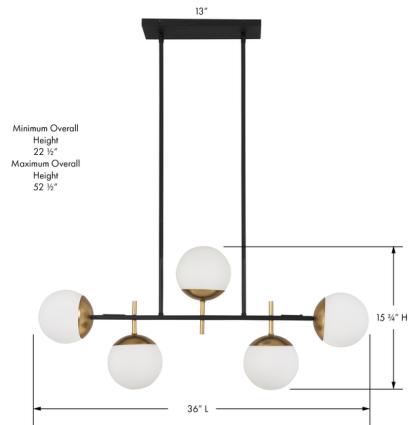

By George Kovacs

Description

The Alluria Linear Pendant has a bold striking appearance, perfect in a variety of interior styles. Etched Opal glass globes are capped with Autumn Gold which contrasts beautifully against the Weathered Black finish. Canopy: 13 x 5 inch rectangle. ETL listed.

Shown in weathered black / etched opal

Specifications

COLOR Etched Opal
BODY FINISH Weathered Black
WATTAGE 375W
DIMMER Standard 120V
DIMENSIONS 36"L x 6"W x 15.75"H
BULB INCLUDED 5 x JCD/G9/75W/120V Halogen

Technical Information

PRODUCT DIMENSIONS Min/Max Overall Height: 22.5" - 52.5"

CLICK TO VIEW PRODUCT

Notes: