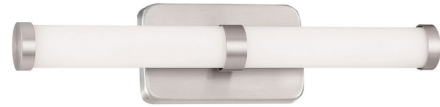

Lightology

lightology.com
866-954-4489
06-22-26

Project: _____

Company: _____

Location: _____ Fixture Type: _____

SPEC #: **GKV610244**

Approved On: _____ Approved By: _____

P574 LED Bath Bar

By George Kovacs

Description

The P574 LED Bath Bar offers a sleek look, featuring an Frosted Glass tube diffuser paired with a rectangular Brushed Nickel finished backplate and accents. Integrated 120 volt LED module. ETL listed. ADA compliant. Suitable for damp locations.

Shown in brushed nickel / frosted

Specifications

COLOR	Frosted
BODY FINISH	Brushed Nickel
WATTAGE	21W
DIMMER	N/A
DIMENSIONS	20"W x 4.75"H x 3.25"D
INTEGRATED LED MODULE	1 x LED/21W/120V LED

Technical Information

PRODUCT DIMENSIONS	Canopy: 7.88" wide x 4.75" high
LAMP LIFE	30000 hours
LAMP COLOR	3000K
LUMENS/WATT	59.43
LUMINOUS FLUX	1248 lumens

CLICK TO VIEW PRODUCT

Notes: