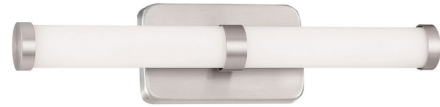

Lightology

lightology.com
866-954-4489
04-21-26

Project: _____

Company: _____

Location: _____ Fixture Type: _____

SPEC #: **GKV610244**

Approved On: _____ Approved By: _____

P574 LED Bath Bar

By George Kovacs

Description

The P574 LED Bath Bar offers a sleek look, featuring an Frosted Glass tube diffuser paired with a rectangular Brushed Nickel finished backplate and accents. Integrated 120 volt LED module. ETL listed. ADA compliant. Suitable for damp locations.

Shown in brushed nickel / frosted

Specifications

COLOR Frosted
BODY FINISH Brushed Nickel
WATTAGE 21W
DIMMER N/A
DIMENSIONS 20"W x 4.75"H x 3.25"D
INTEGRATED LED MODULE 1 x LED/21W/120V LED

Technical Information

PRODUCT DIMENSIONS Canopy: 7.88" wide x 4.75" high
LAMP LIFE 30000 hours
LAMP COLOR 3000K
LUMENS/WATT 59.43
LUMINOUS FLUX 1248 lumens

CLICK TO VIEW PRODUCT

Notes: