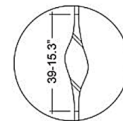

Shown in polished nickel / crystal

10 - 3.9"

Standard Overall Height 47.24"  
Custom Overall Height On Request

### Specifications

COLOR	Crystal
BODY FINISH	Polished Nickel
WATTAGE	7W
DIMMER	Standard 120V
DIMENSIONS	3.9"W x 47.24"H
INTEGRATED LED MODULE	1 x LED/7W/120V LED