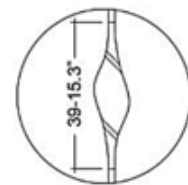

Shown in: Polished Nickel / Crystal

SHADE COLOR	Crystal
BODY FINISH	Polished Nickel
WATTAGE	7W
DIMMER	Standard 120V
DIMENSIONS	3.9"W x 47.24"H
INTEGRATED LED MODULE	
LAMP	1 x LED/7W/120V LED

Technical Information

LUMINOUS FLUX	822 lumens
LUMENS/WATT	117.43
LAMP COLOR	2700K

SPEC # IPM610288

10 - 3.9"

Standard Overall Height 47.24"
Custom Overall Height On Request

COMPANY	PROJECT	FIXTURE TYPE	APPROVED BY	DATE