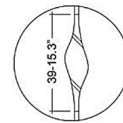

Shown in polished nickel / crystal

10 - 3.9"

Standard Overall Height 47.24"  
Custom Overall Height On Request

### Specifications

COLOR . . . . . Crystal  
BODY FINISH . . . . . Polished Nickel  
WATTAGE . . . . . 7W  
DIMMER . . . . . Standard 120V  
DIMENSIONS . . . . . 3.9"W x 47.24"H  
INTEGRATED LED MODULE . . . . . 1 x LED/7W/120V LED