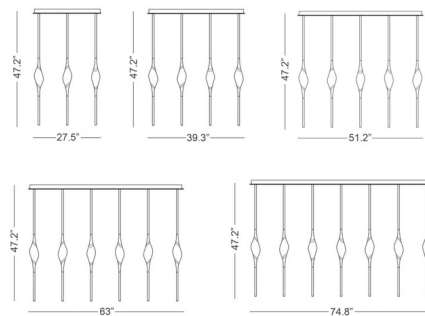

CLICK TO VIEW PRODUCT

Notes: