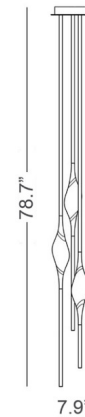

Lightology

lightology.com
866-954-4489
04-25-26

Project: _____

Company: _____

Location: _____ Fixture Type: _____

SPEC #: **IPM610333**

Approved On: _____ Approved By: _____

Il Pezzo 12 Round Cluster Chandelier

By Il Pezzo Mancante

Description

The Il Pezzo 12 Round Cluster Chandelier is a female figure suspended in the air, carrying the light in her womb. It's nimble, refined, and addictive, perfect in a variety of spaces in your home. The solid, illuminated Clear crystal creates diffused ambient lighting and casts amazing patterns around the room.. Each lamp is numbered and hides its own identity stamp that seal that guarantees the authenticity and uniqueness of each piece. The collection is hand-made in our atelier in Florence, Italy. NOTE: Stem height is NOT adjustable. For custom heights, please contact a Lightology sales person.

Shown in bronze / crystal

Specifications

COLOR	Crystal
BODY FINISH	Bronze
WATTAGE	21W
DIMMER	Low Voltage Electronic
DIMENSIONS	7.9"W x 78.7"H
INTEGRATED LED MODULE	3 x LED/7W/120V LED

Technical Information

LAMP COLOR	2700K
LUMENS/WATT	471.43
LUMINOUS FLUX	3300 lumens

CLICK TO VIEW PRODUCT

Notes: