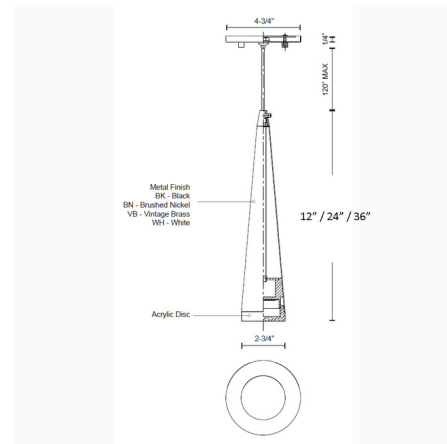

Lightology

lightology.com
866-954-4489
04-29-26

Project: _____

Company: _____

Location: _____ Fixture Type: _____

SPEC #: **KZC610334**

Approved On: _____ Approved By: _____

Mina Pendant

By Kuzco Lighting

Description

The Mina Pendant brings a clean simple look to your interior space. Features a sleek conical shape design with a Clear acrylic bottom diffuser and finished in Brushed Nickel, Black, White, or Brushed Gold. Available in three sizes. ETL listed.

Specifications

COLOR . . . . . Clear
BODY FINISH . . . . . Black
WATTAGE 10W
DIMMER . . . . . Low Voltage Electronic
DIMENSIONS . . . . . 2.75"W x 12"H
INTEGRATED LED MODULE . . . . . 1 x LED/10W/120V LED

Technical Information

PRODUCT DIMENSIONS . . . . . Adjustable Cable Length: 120"
LAMP LIFE . . . . . 50000 hours
COLOR RENDERING . . . . . 90 CRI
LAMP COLOR 3000K
LUMENS/WATT 33.90
LUMINOUS FLUX . . . . . 339 lumens

Notes:

Shown in black / clear

CLICK TO VIEW PRODUCT