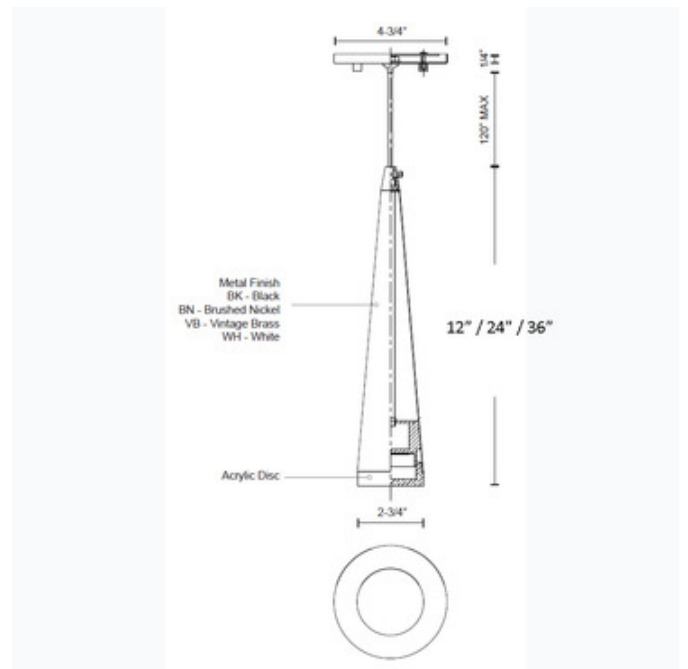

BRAND

Kuzco Lighting

DESCRIPTION

The Mina Pendant brings a clean simple look to your interior space. Features a sleek conical shape design with a Clear acrylic bottom diffuser and finished in Brushed Nickel, Black, White, or Brushed Gold. Available in three sizes. ETL listed.

Shown in: Black / Clear

SHADE COLOR	Clear
BODY FINISH	Black
WATTAGE	10W
DIMMER	Low Voltage Electronic
DIMENSIONS	2.75"W x 12"H
LAMP	1 x LED/10W/120V LED

Technical Information

LUMINOUS FLUX	339 lumens
LUMENS/WATT	33.90
LAMP COLOR	3000 K
COLOR RENDERING	90 CRI
LAMP LIFE	50000 hours

ITEM NUMBER KZC610334

COMPANY	PROJECT	FIXTURE TYPE	APPROVED BY	DATE