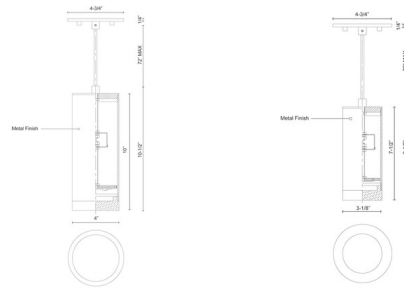

### Specifications

COLOR	Crystal
BODY FINISH	Black
WATTAGE	7W
DIMMER	Low Voltage Electronic
DIMENSIONS	3.2"W x 7.5"H
INTEGRATED LED MODULE	1 x LED/7W/120V LED

### Technical Information

PRODUCT DIMENSIONS	Max Overall Height: 79.5"
LAMP LIFE	50000 hours
COLOR RENDERING	90 CRI
LAMP COLOR	3000K
LUMENS/WATT	55.43
LUMINOUS FLUX	388 lumens

Shown in black / crystal

CLICK TO VIEW PRODUCT