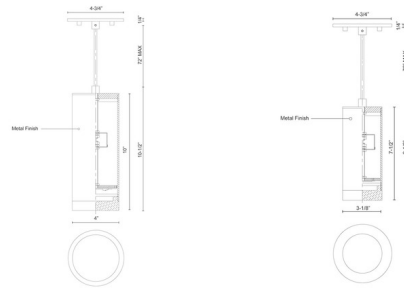

CLICK TO VIEW PRODUCT

Notes: