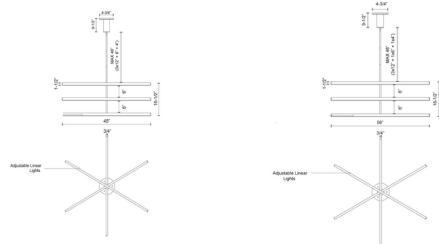

CLICK TO VIEW PRODUCT

Notes: