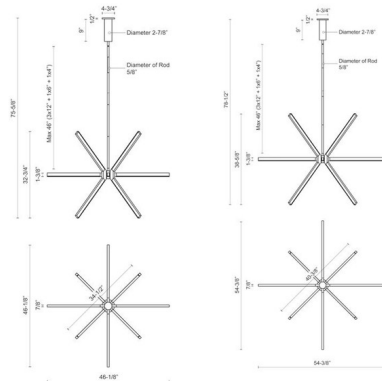

### Specifications

COLOR	Frosted
BODY FINISH	Black
WATTAGE	90W
DIMMER	Low Voltage Electronic
DIMENSIONS	46.125"W x 32.75"H
INTEGRATED LED MODULE	1 x LED/90W/120V LED

### Technical Information

PRODUCT DIMENSIONS	Downrods: One 4", One 6" and Three 12" Included
LAMP LIFE	50000 hours
COLOR RENDERING	90 CRI
LAMP COLOR	3000K
LUMENS/WATT	27.53
LUMINOUS FLUX	2478 lumens

CLICK TO VIEW PRODUCT