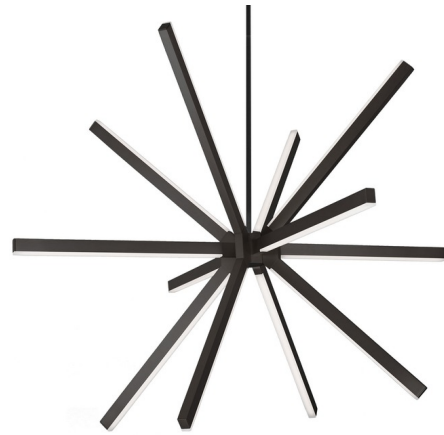

## Sirius Chandelier By Kuzco Lighting

### Description

The Sirius Chandelier has a striking presence, composed of sleek beams extending out in all different angles from a center point in a starburst of light. Warm shadows of light glow across your room.

Shown in black / frosted

### Technical Information

PRODUCT DIMENSIONS	Downrods: One 4", One 6" and Three 12" Included
LAMP LIFE	50000 hours
COLOR RENDERING	90 CRI
LAMP COLOR	3000K
LUMENS/WATT	27.53
LUMINOUS FLUX	2478 lumens

CLICK TO VIEW PRODUCT