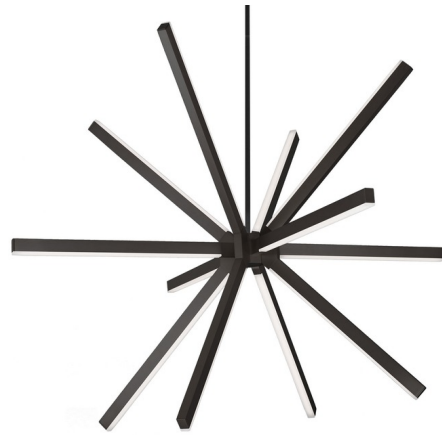

Lightology

lightology.com
866-954-4489
06-04-26

Project: _____

Company: _____

Location: _____ Fixture Type: _____

SPEC #: **KZC610358**

Approved On: _____ Approved By: _____

Sirius Chandelier By Kuzco Lighting

Description

The Sirius Chandelier has a striking presence, composed of sleek beams extending out in all different angles from a center point in a starburst of light. Warm shadows of light glow across your room.

Shown in black / frosted

Specifications

COLOR	Frosted
BODY FINISH	Black
WATTAGE	90W
DIMMER	Low Voltage Electronic
DIMENSIONS	46.125\"W x 32.75\"H
INTEGRATED LED MODULE	1 x LED/90W/120V LED

Technical Information

PRODUCT DIMENSIONS	Downrods: One 4\", One 6\" and Three 12\" Included
LAMP LIFE	50000 hours
COLOR RENDERING	90 CRI
LAMP COLOR	3000K
LUMENS/WATT	27.53
LUMINOUS FLUX	2478 lumens

CLICK TO VIEW PRODUCT

Notes: