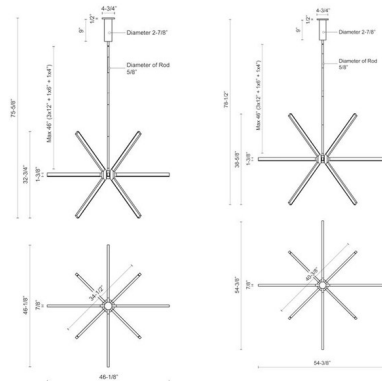

Shown in black / frosted

Specifications

COLOR	Frosted
BODY FINISH	Black
WATTAGE	90W
DIMMER	Low Voltage Electronic
DIMENSIONS	46.125\"W x 32.75\"H
INTEGRATED LED MODULE	1 x LED/90W/120V LED

Technical Information

PRODUCT DIMENSIONS	Downrods: One 4\", One 6\" and Three 12\" Included
LAMP LIFE	50000 hours
COLOR RENDERING	90 CRI
LAMP COLOR	3000K
LUMENS/WATT	27.53
LUMINOUS FLUX	2478 lumens

CLICK TO VIEW PRODUCT

Notes: