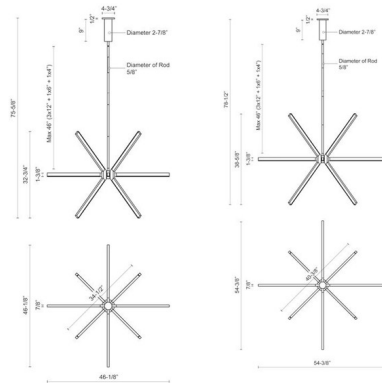

Description

The Sirius Chandelier has a striking presence, composed of sleek beams extending out in all different angles from a center point in a starburst of light. Warm shadows of light glow across your room.

Shown in brushed nickel / frosted

Specifications

COLOR	Frosted
BODY FINISH	Brushed Nickel
WATTAGE	183W
DIMMER	Low Voltage Electronic
DIMENSIONS	54.375"W x 35.625"H
INTEGRATED LED MODULE	1 x LED/183W/120V LED

Technical Information

LAMP LIFE	50000 hours
COLOR RENDERING	90 CRI
LAMP COLOR	3000K
LUMENS/WATT	22.36
LUMINOUS FLUX	4091 lumens

CLICK TO VIEW PRODUCT

Notes: