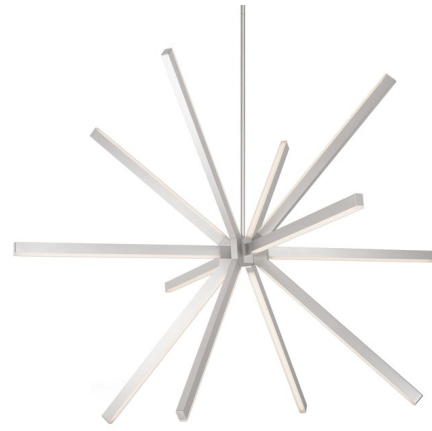

Lightology

lightology.com
866-954-4489
05-24-26

Project: _____

Company: _____

Location: _____ Fixture Type: _____

SPEC #: **KZC610363**

Approved On: _____ Approved By: _____

Sirius Chandelier By Kuzco Lighting

Description

The Sirius Chandelier has a striking presence, composed of sleek beams extending out in all different angles from a center point in a starburst of light. Warm shadows of light glow across your room.

Shown in brushed nickel / frosted

Specifications

COLOR	Frosted
BODY FINISH	Brushed Nickel
WATTAGE	183W
DIMMER	Low Voltage Electronic
DIMENSIONS	54.375"W x 35.625"H
INTEGRATED LED MODULE	1 x LED/183W/120V LED

Technical Information

LAMP LIFE	50000 hours
COLOR RENDERING	90 CRI
LAMP COLOR	3000K
LUMENS/WATT	22.36
LUMINOUS FLUX	4091 lumens

CLICK TO VIEW PRODUCT

Notes: