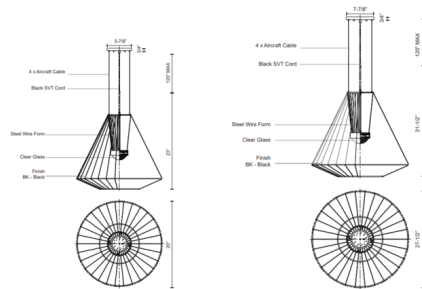

Description

The Arctic Pendant offers a chic, modern powder-coated steel wire-form featuring thin rods that construct a complex framework that encapsulates the light source.

Specifications

COLOR	N/A
BODY FINISH	Black
WATTAGE	29W
DIMMER	Low Voltage Electronic
DIMENSIONS	20"W x 23"H
INTEGRATED LED MODULE	1 x LED/29W/120V LED

Technical Information

PRODUCT DIMENSIONS	Adjustable Cord Length: 120" Black SVT
LAMP LIFE	50000 hours
COLOR RENDERING	90 CRI
LAMP COLOR	3000K
LUMENS/WATT	17.72
LUMINOUS FLUX	514 lumens

Shown in black

CLICK TO VIEW PRODUCT