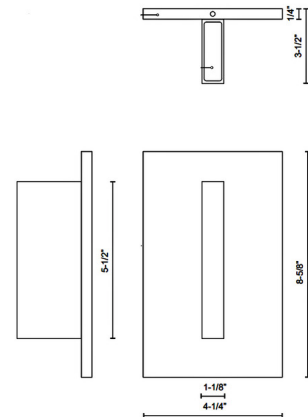

Shown in black / frost