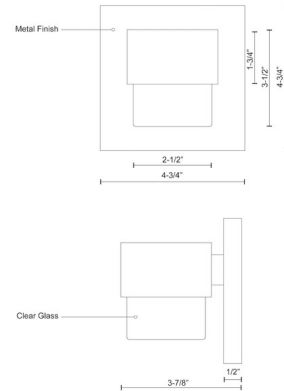

Shown in black / clear

Specifications

COLOR	Clear
BODY FINISH	Black
WATTAGE	5W
DIMMER	Dimmable
DIMENSIONS	4.5"W x 4.75"H x 3.88"D
INTEGRATED LED MODULE	1 x LED/5W/120V LED

Technical Information

LAMP LIFE	50000 hours
COLOR RENDERING	90 CRI
LAMP COLOR	3000K
LUMENS/WATT	57.60
LUMINOUS FLUX	288 lumens