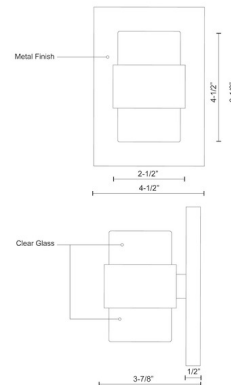

Lightology

lightology.com
866-954-4489
05-16-26

Project: _____

Company: _____

Location: _____ Fixture Type: _____

SPEC #: **KZC610425**

Approved On: _____ Approved By: _____

Copenhagen Double Outdoor Wall Light By Kuzco Lighting

Description

The Copenhagen Up / Down Outdoor Wall Light offers a sleek, refined design that will add a modern touch to any outdoor space, featuring a pair of textured cast Clear glass diffusers set into a Black finished holder and backplate to provide up and down lighting. Rated for wet locations. ETL listed. ADA compliant.

Shown in black / clear

Specifications

COLOR	Clear
BODY FINISH	Black
WATTAGE	9W
DIMMER	Dimmable
DIMENSIONS	4.5"W x 6.5"H x 3.88"D
INTEGRATED LED MODULE	1 x LED/9W/120V LED

Technical Information

LAMP LIFE	50000 hours
COLOR RENDERING	90 CRI
LAMP COLOR	3000K
LUMENS/WATT	52.67
LUMINOUS FLUX	474 lumens