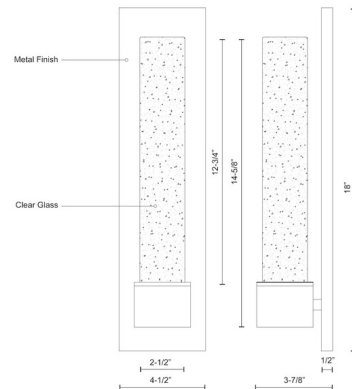

Description

The Copenhagen Cylinder Outdoor Wall Light offers a sleek, refined design that will add a modern touch to any outdoor space, featuring a long cylindrical textured cast Clear glass diffuser set into a Black finished holder and backplate, with an open bottom to allow for downward lighting. Rated for wet locations. ETL listed. ADA compliant.

Specifications

COLOR Clear
 BODY FINISH Black
 WATTAGE 9W
 DIMMER Dimmable
 DIMENSIONS 4.5"W x 18"H x 3.88"D
 INTEGRATED LED MODULE 1 x LED/9W/120V LED

Technical Information

LAMP LIFE 50000 hours
 COLOR RENDERING 90 CRI
 LAMP COLOR 3000K
 LUMENS/WATT 41.33
 LUMINOUS FLUX 372 lumens

Shown in black / clear

CLICK TO VIEW PRODUCT

Notes: