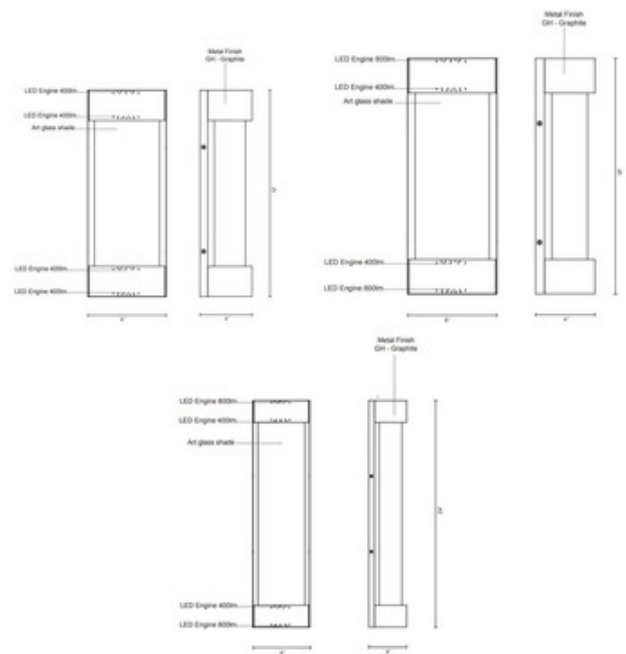

BRAND

Kuzco Lighting

DESCRIPTION

The Moondew Outdoor Wall Light combines hand-crafted glass and metal elements that will enhance your outdoor or indoor space. Features formed aluminum with clear art glass. Light glows internally to showcase the texture while additional light at the top of the bottom further illuminates your space.

SHADE COLOR	Clear
BODY FINISH	Graphite
WATTAGE	21W
DIMMER	Low Voltage Electronic
DIMENSIONS	6"W x 12"H x 4"D
INTEGRATED LED MODULE	
LAMP	1 x LED/21W/120V LED

Technical Information

LUMINOUS FLUX	769 lumens
LUMENS/WATT	36.62
LAMP COLOR	3000K
COLOR RENDERING	90 CRI

SPEC # KZC610428

COMPANY	PROJECT	FIXTURE TYPE	APPROVED BY	DATE