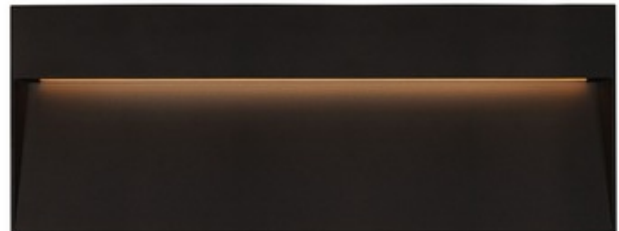

**BRAND**

Kuzco Lighting

**DESCRIPTION**

The Casa Horizontal Outdoor Wall Light offers a sleek, modern look that provides downward lighting through a recess that's incline allows the glow to radiate gradually. Available finished in Black or Grey. Rated for wet locations. ETL listed. ADA compliant.

<b>SHADE COLOR</b>	Clear
<b>BODY FINISH</b>	Black
<b>WATTAGE</b>	23W
<b>DIMMER</b>	Low Voltage Electronic
<b>DIMENSIONS</b>	12"W x 4.5"H x 1"D
<b>INTEGRATED LED MODULE</b>	
<b>LAMP</b>	1 x LED/23W/120V LED

*Technical Information*

<b>LUMINOUS FLUX</b>	659 lumens
<b>LUMENS/WATT</b>	28.65
<b>LAMP COLOR</b>	3000K
<b>COLOR RENDERING</b>	90 CRI

**SPEC #** KZC610444

COMPANY	PROJECT	FIXTURE TYPE	APPROVED BY	DATE