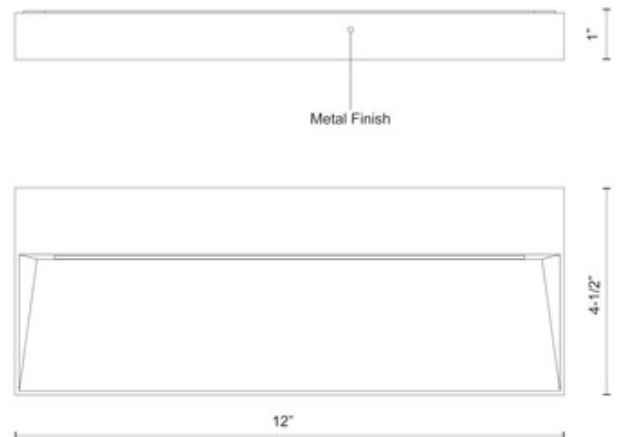

Technical Information

LUMINOUS FLUX	659 lumens
LUMENS/WATT	28.65
LAMP COLOR	3000K
COLOR RENDERING	90 CRI

SPEC # KZC610444