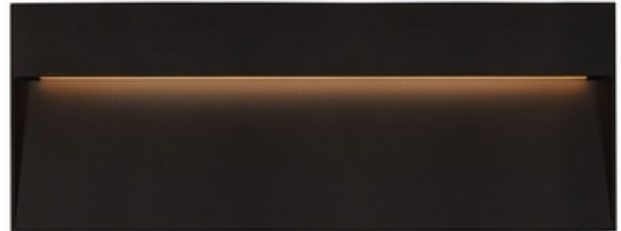

BRAND

Kuzco Lighting

DESCRIPTION

The Casa Horizontal Outdoor Wall Light offers a sleek, modern look that provides downward lighting through a recess that's incline allows the glow to radiate gradually. Available finished in Black or Grey. Rated for wet locations. ETL listed. ADA compliant.

SHADE COLOR	Clear
BODY FINISH	Black
WATTAGE	23W
DIMMER	Low Voltage Electronic
DIMENSIONS	12"W x 4.5"H x 1"D
INTEGRATED LED MODULE	
LAMP	1 x LED/23W/120V LED

Technical Information

LUMINOUS FLUX	659 lumens
LUMENS/WATT	28.65
LAMP COLOR	3000K
COLOR RENDERING	90 CRI