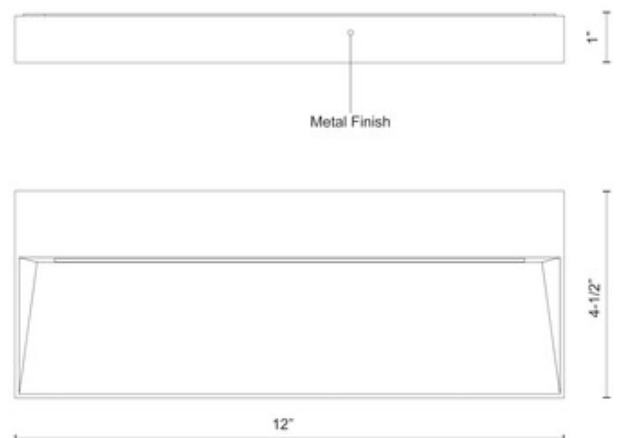

**BRAND**

Kuzco Lighting

**DESCRIPTION**

The Casa Horizontal Outdoor Wall Light offers a sleek, modern look that provides downward lighting through a recess that's incline allows the glow to radiate gradually. Available finished in Black or Grey. Rated for wet locations. ETL listed. ADA compliant.

<b>SHADE COLOR</b>	Clear
<b>BODY FINISH</b>	Black
<b>WATTAGE</b>	23W
<b>DIMMER</b>	Low Voltage Electronic
<b>DIMENSIONS</b>	12"W x 4.5"H x 1"D
<b>INTEGRATED LED MODULE</b>	
<b>LAMP</b>	1 x LED/23W/120V LED

*Technical Information*

<b>LUMINOUS FLUX</b>	659 lumens
<b>LUMENS/WATT</b>	28.65
<b>LAMP COLOR</b>	3000K
<b>COLOR RENDERING</b>	90 CRI

**SPEC #** KZC610444

COMPANY	PROJECT	FIXTURE TYPE	APPROVED BY	DATE