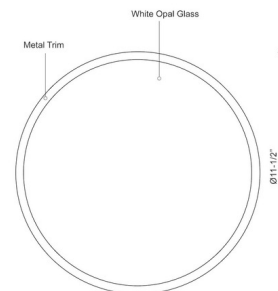

Description

The Charlie LED Flush Mount Ceiling Light is a classic design that will fit with any decor. Features a White acrylic diffuser that spreads the LED light downward and outward. A simple metal ring around the perimeter's edge in Chrome, Black, or Brushed Nickel finish completes the look. ETL listed.

Specifications

COLOR White Opal
BODY FINISH Brushed Nickel
WATTAGE 19W
DIMMER Low Voltage Electronic
DIMENSIONS 11.5"W x 3.5"H
INTEGRATED LED MODULE 1 x LED/19W/120V LED

Technical Information

LAMP LIFE 50000 hours
COLOR RENDERING 90 CRI
LAMP COLOR CCT Select
LUMENS/WATT 79.84
LUMINOUS FLUX 1517 lumens

Shown in brushed nickel / white opal

CLICK TO VIEW PRODUCT

Notes: