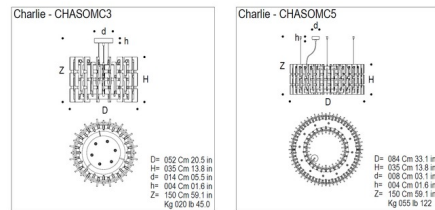

Lightology

lightology.com
866-954-4489
04-06-26

Project: _____

Company: _____

Location: _____ Fixture Type: _____

SPEC #: **AVM61046**

Approved On: _____ Approved By: _____

Charlie Round Suspension

By Mazzega1946

Description

Charlie Round Suspension features a glass diffuser in clear crystal or black with a polished chrome finish. Available in two sizes.

Shown in polished chrome / transparent crystal

Specifications

COLOR Transparent Crystal
 BODY FINISH Polished Chrome
 WATTAGE 720W
 DIMMER Standard 120V
 DIMENSIONS 33.1"W x 13.8"H
 BULB NOT INCLUDED 12 x JCD/G9/60W/120V Halogen
 COUNTRY OF ORIGIN Italy