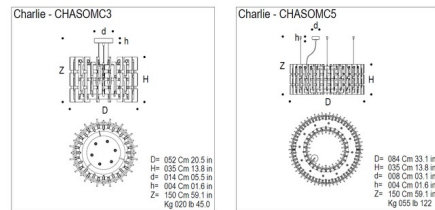

### Description

Charlie Round Suspension features a glass diffuser in clear crystal or black with a polished chrome finish. Available in two sizes.

Shown in polished chrome / transparent crystal

### Specifications

COLOR . . . . . Transparent Crystal  
 BODY FINISH . . . . . Polished Chrome  
 WATTAGE . . . . . 720W  
 DIMMER . . . . . Standard 120V  
 DIMENSIONS . . . . . 33.1"W x 13.8"H  
 BULB NOT INCLUDED . . . . . 12 x JCD/G9/60W/120V Halogen  
 COUNTRY OF ORIGIN . . . . . Italy