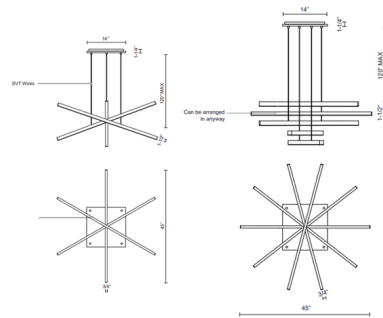

CLICK TO VIEW PRODUCT

Notes: