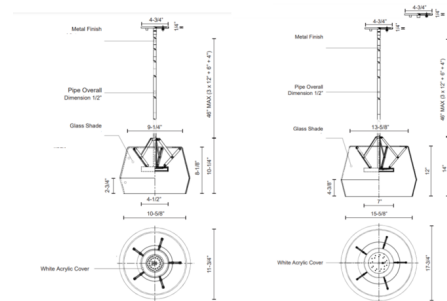

CLICK TO VIEW PRODUCT

Notes: