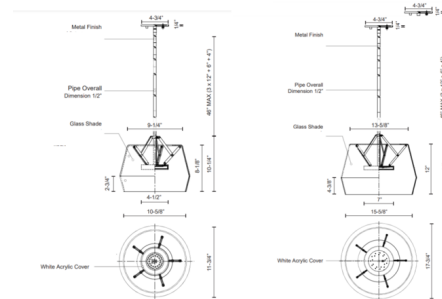

Description

The Deco LED Pendant marries modern design and vintage inspiration, offering a lightweight fixture that has sleek detailing. It features a geometric shaped glass shade with an LED light source encapsulated within a slim metal disk floating in the center. Available in Brushed Gold with Clear glass, Black with Clear glass, or Brushed Nickel with Smoke glass in two sizes. Includes 4 inch, 6 inch, three 12 inch downrods. ETL listed.

Shown in brushed gold / clear

Specifications

COLOR Clear
 BODY FINISH Brushed Gold
 WATTAGE 29W
 DIMMER Low Voltage Electronic
 DIMENSIONS 17.75"W x 11.75"H
 INTEGRATED LED MODULE 1 x LED/29W/120V LED

Technical Information