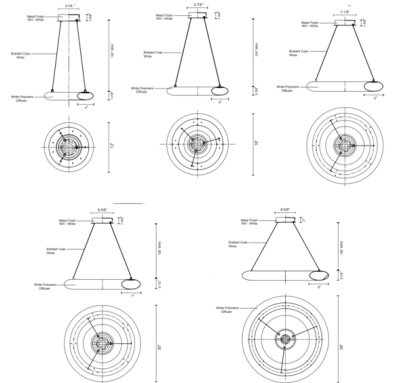

Specifications

COLOR	White
BODY FINISH	White
WATTAGE	19W
DIMMER	Low Voltage Electronic
DIMENSIONS	12"W x 3.12"H
INTEGRATED LED MODULE	1 x LED/19W/120V LED

Technical Information

PRODUCT DIMENSIONS	Includes 120 inch adjustable cables.
LAMP LIFE	50000 hours
COLOR RENDERING	90 CRI
LAMP COLOR	3000K
LUMENS/WATT	63.16
LUMINOUS FLUX	1200 lumens

Shown in white / white

CLICK TO VIEW PRODUCT

Notes: