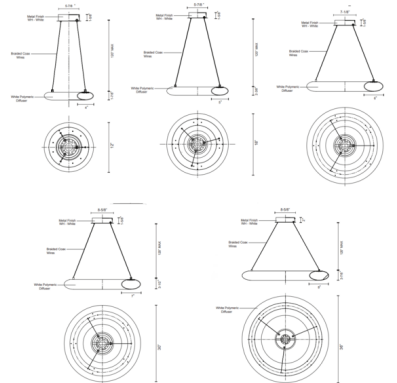

Specifications

COLOR White
BODY FINISH White
WATTAGE 19W
DIMMER Low Voltage Electronic
DIMENSIONS 12"W x 3.12"H
INTEGRATED LED MODULE 1 x LED/19W/120V LED

Technical Information

PRODUCT DIMENSIONS Includes 120 inch adjustable cables.
LAMP LIFE 50000 hours
COLOR RENDERING 90 CRI
LAMP COLOR 3000K
LUMENS/WATT 63.16
LUMINOUS FLUX 1200 lumens

Shown in white / white

CLICK TO VIEW PRODUCT

Notes: