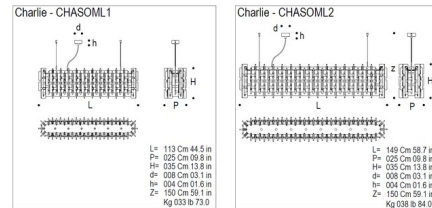

Lightology

lightology.com
866-954-4489
04-06-26

Project: _____

Company: _____

Location: _____ Fixture Type: _____

SPEC #: **AVM61049**

Approved On: _____ Approved By: _____

Charlie Rectangular Suspension By Mazzega1946

Description

Charlie Rectangular suspension features a glass diffuser in clear crystal or black with finish in polished chrome. Available in two sizes.

Shown in polished chrome / transparent crystal

Specifications

COLOR Transparent Crystal
 BODY FINISH Polished Chrome
 WATTAGE 360W
 DIMMER Standard 120V
 DIMENSIONS 44.5"L x 9.7"W x 13.8"H
 BULB NOT INCLUDED 6 x JCD/G9/60W/120V Halogen
 COUNTRY OF ORIGIN Italy

CLICK TO VIEW PRODUCT