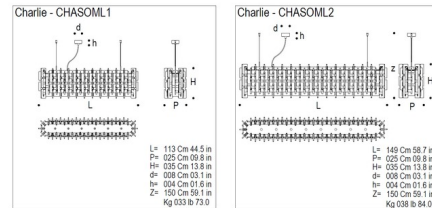

Lightology

lightology.com
866-954-4489
07-07-26

Project: _____

Company: _____

Location: _____ Fixture Type: _____

SPEC #: **AVM61049**

Approved On: _____ Approved By: _____

Charlie Rectangular Suspension

By Mazzega1946

Description

Charlie Rectangular suspension features a glass diffuser in clear crystal or black with finish in polished chrome. Available in two sizes.

Shown in polished chrome / transparent crystal

Specifications

COLOR Transparent Crystal
 BODY FINISH Polished Chrome
 WATTAGE 360W
 DIMMER Standard 120V
 DIMENSIONS 44.5"L x 9.7"W x 13.8"H
 BULB NOT INCLUDED 6 x JCD/G9/60W/120V Halogen
 COUNTRY OF ORIGIN Italy