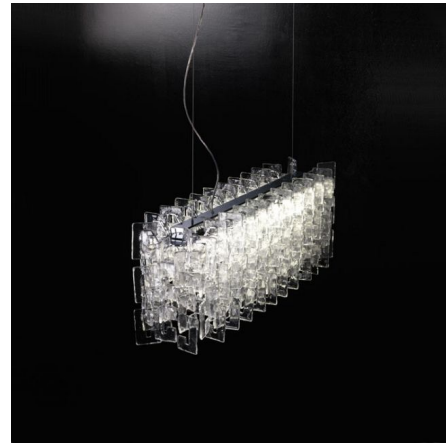

Lightology

lightology.com
866-954-4489
07-07-26

Project: _____

Company: _____

Location: _____ Fixture Type: _____

SPEC #: **AVM61049**

Approved On: _____ Approved By: _____

Charlie Rectangular Suspension

By Mazzega1946

Description

Charlie Rectangular suspension features a glass diffuser in clear crystal or black with finish in polished chrome. Available in two sizes.

Shown in polished chrome / transparent crystal

Specifications

COLOR Transparent Crystal
 BODY FINISH Polished Chrome
 WATTAGE 360W
 DIMMER Standard 120V
 DIMENSIONS 44.5"L x 9.7"W x 13.8"H
 BULB NOT INCLUDED 6 x JCD/G9/60W/120V Halogen
 COUNTRY OF ORIGIN Italy