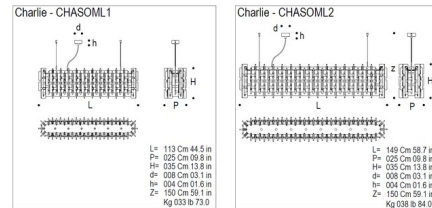

Specifications

COLOR . . . . . Transparent Crystal
BODY FINISH . . . . . Polished Chrome
WATTAGE 360W
DIMMER . . . . . Standard 120V
DIMENSIONS . . . . . 44.5"L x 9.7"W x 13.8"H
BULB NOT INCLUDED . . . . . 6 x JCD/G9/60W/120V Halogen
COUNTRY OF ORIGIN . . . . . Italy

CLICK TO VIEW PRODUCT

Notes: