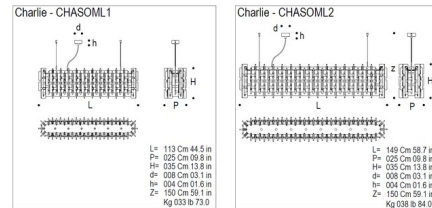

Lightology

lightology.com
866-954-4489
05-21-26

Project: _____

Company: _____

Location: _____ Fixture Type: _____

SPEC #: **AVM61049**

Approved On: _____ Approved By: _____

Charlie Rectangular Suspension By Mazzega1946

Description

Charlie Rectangular suspension features a glass diffuser in clear crystal or black with finish in polished chrome. Available in two sizes.

Shown in polished chrome / transparent crystal

Specifications

COLOR Transparent Crystal
BODY FINISH Polished Chrome
WATTAGE 360W
DIMMER Standard 120V
DIMENSIONS 44.5"L x 9.7"W x 13.8"H
BULB NOT INCLUDED 6 x JCD/G9/60W/120V Halogen
COUNTRY OF ORIGIN Italy

CLICK TO VIEW PRODUCT