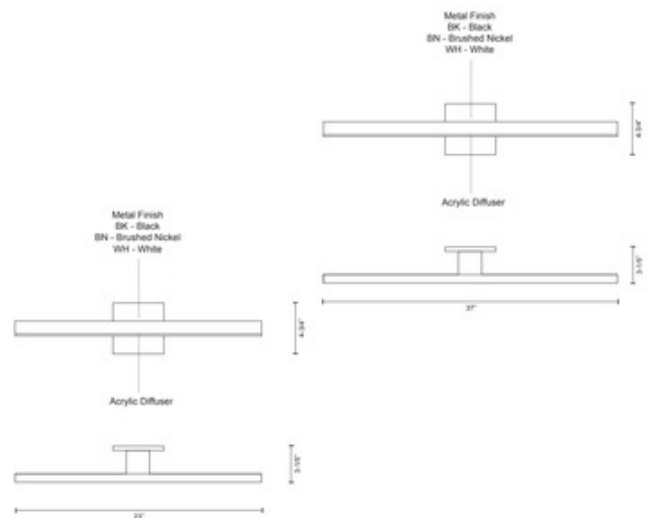

Technical Information

LUMINOUS FLUX	1200 lumens
LUMENS/WATT	92.31
LAMP COLOR	3000 K
COLOR RENDERING	90 CRI

ITEM NUMBER KZC610508