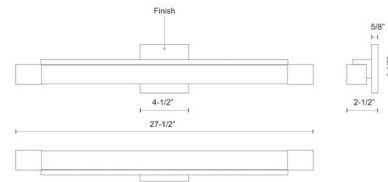

Shown in chrome / white

Specifications

COLOR	White
BODY FINISH	Chrome
WATTAGE	29W
DIMMER	Low Voltage Electronic
DIMENSIONS	27.5"W x 4.5"H x 2.5"D
INTEGRATED LED MODULE	1 x LED/29W/120V LED

Technical Information