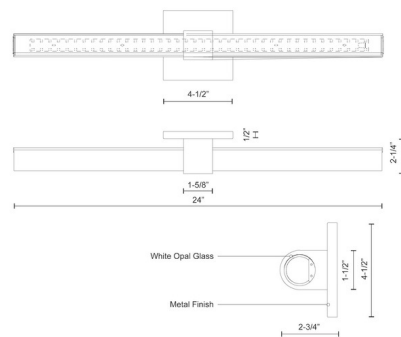

Lightology

lightology.com
866-954-4489
04-23-26

Project: _____
Company: _____
Location: _____ Fixture Type: _____
SPEC #: **KZC610516**
Approved On: _____ Approved By: _____

Mendocino Bathroom Vanity Light By Kuzco Lighting

Description

The Mendocino Bathroom Vanity Light offers a sleek, versatile look featuring two cylindrical White Opal glass diffusers set into a Chrome finished ring and matching square backplate. May be mounted vertically or horizontally. Suitable for damp locations. ETL listed. ADA compliant.

Specifications

COLOR	White Opal
BODY FINISH	Chrome
WATTAGE	30W
DIMMER	Low Voltage Electronic
DIMENSIONS	24"W x 4.5"H x 2.75"D
INTEGRATED LED MODULE	1 x LED/30W/120V LED

Technical Information

LAMP LIFE	50000 hours
COLOR RENDERING	90 CRI
LAMP COLOR	3000K
LUMENS/WATT	54.43
LUMINOUS FLUX	1633 lumens

Shown in chrome / white opal

CLICK TO VIEW PRODUCT

Notes: