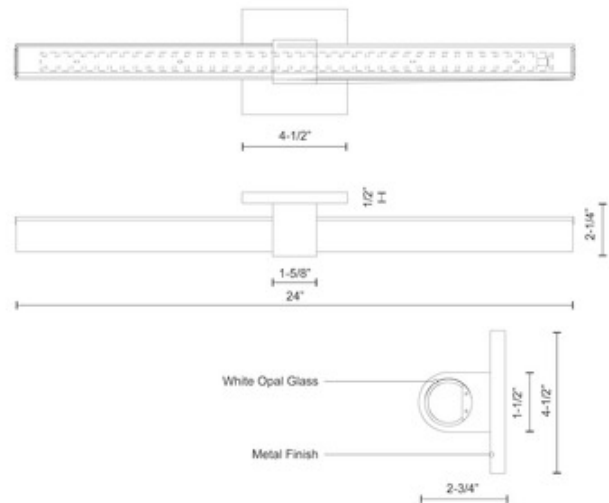

BRAND

Kuzco Lighting

DESCRIPTION

The Mendocino Bathroom Vanity Light offers a sleek, versatile look featuring two cylindrical White Opal glass diffusers set into a Chrome finished ring and matching square backplate. May be mounted vertically or horizontally. Suitable for damp locations. ETL listed. ADA compliant.

Shown in: Chrome / White Opal

SHADE COLOR	White Opal
BODY FINISH	Chrome
WATTAGE	30W
DIMMER	Low Voltage Electronic
DIMENSIONS	24"W x 4.5"H x 2.75"D
INTEGRATED LED MODULE	
LAMP	1 x LED/30W/120V LED

Technical Information

LUMINOUS FLUX	1633 lumens
LUMENS/WATT	54.43
LAMP COLOR	3000K
COLOR RENDERING	90 CRI

SPEC # KZC610516

COMPANY

PROJECT

FIXTURE TYPE

APPROVED BY

DATE
