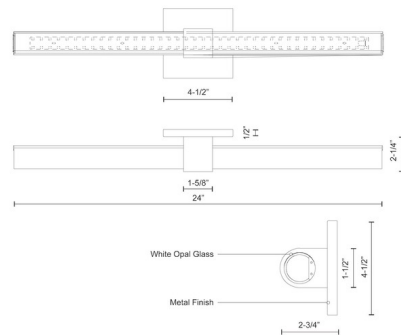

Lightology

lightology.com
866-954-4489
06-30-26

Project: _____
Company: _____
Location: _____ Fixture Type: _____
SPEC #: **KZC610516**
Approved On: _____ Approved By: _____

Mendocino Bathroom Vanity Light By Kuzco Lighting

Description

The Mendocino Bathroom Vanity Light offers a sleek, versatile look featuring two cylindrical White Opal glass diffusers set into a Chrome finished ring and matching square backplate. May be mounted vertically or horizontally. Suitable for damp locations. ETL listed. ADA compliant.

Specifications

COLOR	White Opal
BODY FINISH	Chrome
WATTAGE	30W
DIMMER	Low Voltage Electronic
DIMENSIONS	24"W x 4.5"H x 2.75"D
INTEGRATED LED MODULE	1 x LED/30W/120V LED

Technical Information

LAMP LIFE	50000 hours
COLOR RENDERING	90 CRI
LAMP COLOR	3000K
LUMENS/WATT	54.43
LUMINOUS FLUX	1633 lumens

Shown in chrome / white opal

CLICK TO VIEW PRODUCT

Notes: