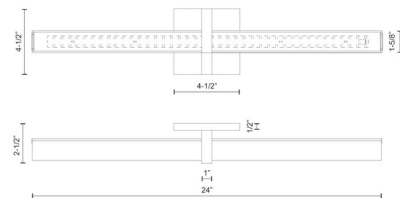

Description

The Camden Bathroom Vanity Light is inspired by a steel construction beam that supports the round opal tube. Giving a sleek contrast with the perpendicular metal planes of the wall mount. The cylindrical LED light intersects and is captured by the thin rectangular projection, spreading the luminescence further from the surface. The complementary geometric forms produce a subdued yet decorative effect. Features a White Opal glass tube with Chrome finish. May be mounted horizontally or vertically.

Shown in chrome / white opal

Specifications

COLOR White Opal
BODY FINISH Chrome
WATTAGE 29W
DIMMER Low Voltage Electronic
DIMENSIONS 24"W x 4.5"H x 2.5"D
INTEGRATED LED MODULE 1 x LED/29W/120V LED

Technical Information