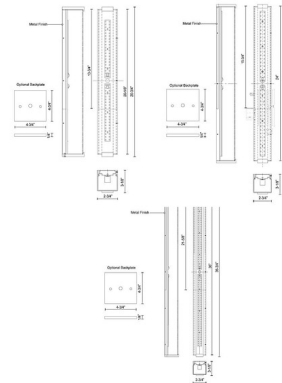

Lightology

lightology.com
866-954-4489
04-23-26

Project: _____

Company: _____

Location: _____ Fixture Type: _____

SPEC #: **KZC610520**

Approved On: _____ Approved By: _____

Latitude Bathroom Vanity Light By Kuzco Lighting

Description

The Latitude Bathroom Vanity Light brings a clean simplicity to your interior space. Features an extruded rectangular diffuser capped by two thick offset squares, that casts a warm glow of light across your room. Optional installation without backplate for smaller junction boxes. May be mounted vertically or horizontally.

Shown in chrome / white

Specifications

COLOR White
BODY FINISH Chrome
WATTAGE 19W
DIMMER Low Voltage Electronic
DIMENSIONS 20.75"W x 2.75"H x 3.12"D
INTEGRATED LED MODULE 1 x LED/19W/120V LED

Technical Information