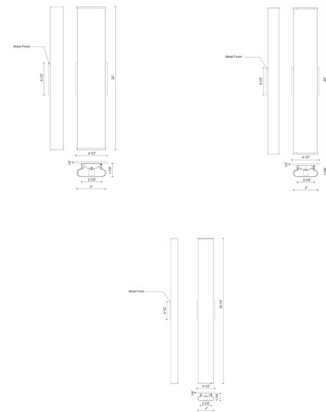

Description

The Ferguson Bathroom Vanity Light features an extruded oblong diffuser enclosed at the ends by two thick caps. Optional installation without backplate for smaller junction boxes. Mounts vertically or horizontally. Available in three sizes with a Chrome or Black finish. Integrated 120 volt LED light source. 20/24/36.1 inch width x 4 inch height x 1.9 inch depth. ETL listed. ADA compliant.

Specifications

COLOR White
BODY FINISH Black
WATTAGE 19W
DIMMER Low Voltage Electronic
DIMENSIONS 20"W x 4"H x 1.87"D
INTEGRATED LED MODULE 1 x LED/19W/120V LED

Technical Information

LAMP LIFE 50000 hours
COLOR RENDERING 90 CRI
LAMP COLOR 3000K
LUMENS/WATT 64.53
LUMINOUS FLUX 1226 lumens

Shown in black / white

CLICK TO VIEW PRODUCT

Notes: