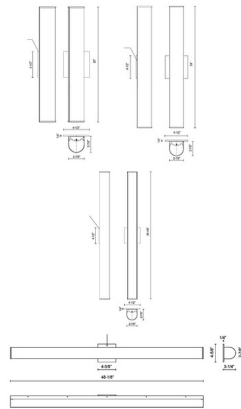

Shown in black / white acrylic