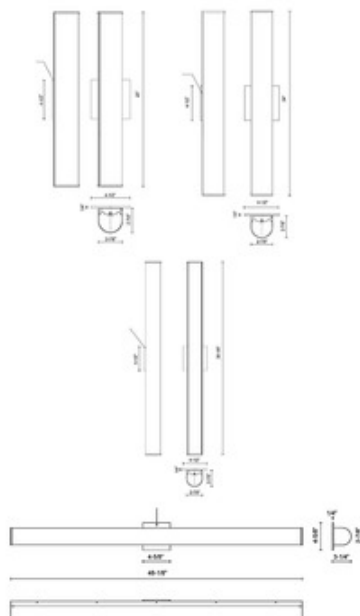

Shown in: Black / White Acrylic

COMPANY	PROJECT	FIXTURE TYPE	APPROVED BY	DATE