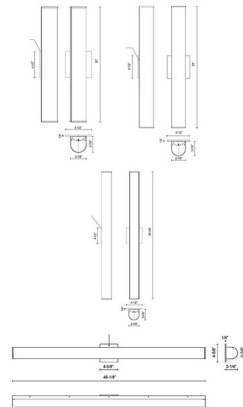

Lightology

lightology.com
866-954-4489
04-22-26

Project: _____

Company: _____

Location: _____ Fixture Type: _____

SPEC #: **KZC610531**

Approved On: _____ Approved By: _____

Longitude Bathroom Vanity Light By Kuzco Lighting

Description

The Longitude Bathroom Vanity Light brings a clean simplicity to your interior space. Features an extruded rounded diffuser enclosed at the ends by two thick caps, casting warm shadows of light across your room. Optional installation without backplate for smaller junction boxes. May be mounted vertically or horizontally.

Shown in black / white acrylic

Specifications

COLOR	White Acrylic
BODY FINISH	Black
WATTAGE	22W
DIMMER	Low Voltage Electronic
DIMENSIONS	20"W x 4.5"H x 2.87"D
INTEGRATED LED MODULE	1 x LED/22W/120V LED

Technical Information