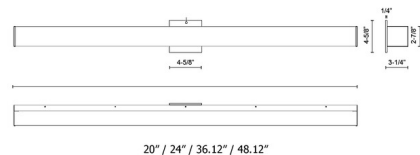

Shown in black / white

Specifications

COLOR White
 BODY FINISH Black
 WATTAGE 19W
 DIMMER Low Voltage Electronic
 DIMENSIONS 20"W x 4.625"H x 3.25"D
 INTEGRATED LED MODULE 1 x LED/19W/120V LED

Technical Information