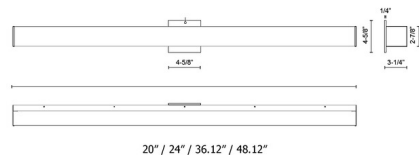

Shown in black / white

Specifications

COLOR White
BODY FINISH Black
WATTAGE 19W
DIMMER Low Voltage Electronic
DIMENSIONS 20"W x 4.625"H x 3.25"D
INTEGRATED LED MODULE 1 x LED/19W/120V LED

Technical Information