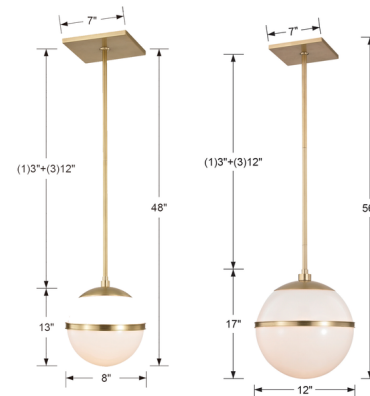

### Description

The Truax Aged Brass Stripe Chandelier will add a crisp and clean contemporary look to any space. Features a White Glass globe with Aged Brass finish. Available in two sizes. UL listed.

### Specifications

COLOR . . . . . White Glass  
 BODY FINISH . . . . . Aged Brass  
 WATTAGE . . . . . 43W  
 DIMMER . . . . . Standard 120V  
 DIMENSIONS . . . . . 7"W x 13"H  
 BULB NOT INCLUDED . . . . . 1 x A19/Medium (E26)/43W/120V Incandescent  
 COUNTRY OF ORIGIN . . . . . China

### Technical Information

PRODUCT DIMENSIONS . . . . . Downrods Included: (1) 3" + (3) 12"

Shown in aged brass / white glass

CLICK TO VIEW PRODUCT

Notes: