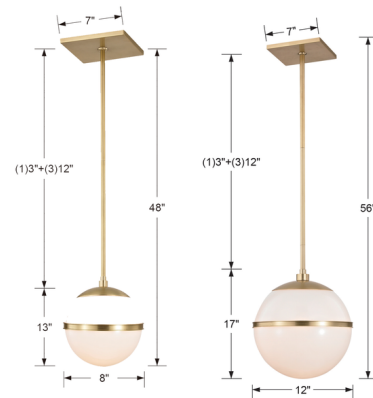

### Description

The Truax Aged Brass Stripe Chandelier will add a crisp and clean contemporary look to any space. Features a White Glass globe with Aged Brass finish. Available in two sizes. UL listed.

Shown in aged brass / white glass

### Specifications

COLOR . . . . . White Glass  
BODY FINISH . . . . . Aged Brass  
WATTAGE . . . . . 53W  
DIMMER . . . . . Standard 120V  
DIMENSIONS . . . . . 12"W x 17"H  
BULB NOT INCLUDED . . . . . 1 x A19/Medium (E26)/53W/120V Incandescent  
COUNTRY OF ORIGIN . . . . . China