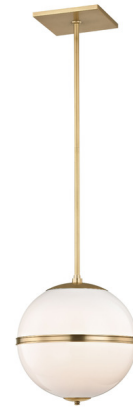

## Truax Aged Brass Stripe Chandelier By Crystorama

### Description

The Truax Aged Brass Stripe Chandelier will add a crisp and clean contemporary look to any space. Features a White Glass globe with Aged Brass finish. Available in two sizes. UL listed.

Shown in aged brass / white glass

### Specifications

COLOR . . . . . White Glass  
BODY FINISH . . . . . Aged Brass  
WATTAGE . . . . . 53W  
DIMMER . . . . . Standard 120V  
DIMENSIONS . . . . . 12"W x 17"H  
BULB NOT INCLUDED . . . . . 1 x A19/Medium (E26)/53W/120V Incandescent  
COUNTRY OF ORIGIN . . . . . China